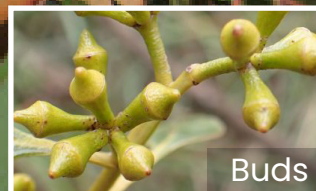

PLANT field guide

Swamp Gum *Eucalyptus ovata*

Similar species:

Closely resembles *Eucalyptus camphora* which is smaller in overall size, has smaller fruit & a less upright form.

Adult leaves: thick, glossy, dark green, ovate, usually have wavy edges. 9-17cm long, 2-3.5cm wide

Small - medium tree up to 20m height, sparse foliage at end of branches, bark is variable - upper trunk & branches peel in ribbons.

Adult leaves

Buds

Flowers white, in cluster of 3-10, often 7.

Flowers

Fruit

Fruit usually cone-shaped with a flat top

Juvenile Leaves: short-stalked, almost circular.

Juvenile leaves

Delivered in partnership with:

Images: Chris Clark NatureShare, Andre Messina Royal Botanic Gardens, David Francis Flickr CC, & West-GateBiodiversity