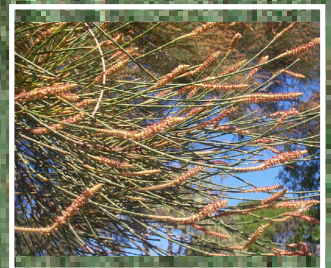

## Swamp She-Oak *Casuarina glauca*

### **Similar species:**

Could be confused with other casuarinas,. Take note of 12-17 small teeth-like leaves at the nodes of the branchlets, to identify it as a Swamp She-Oak.

Evergreen tree, greyish-brown bark has oak-like appearance

Segmented branchlets with 12-17 very small teeth-like leaves

Cylindric, ovular cones

Dioecious (male and female reproductive structures develop on different individuals). Male inflorescences (arrangement of flowers) are spikes 1.2-4cm long. Female flowers are less obvious