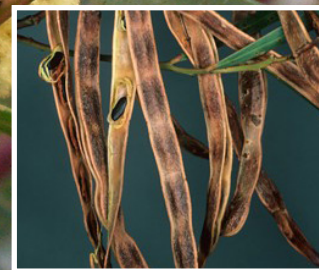

## Coast Wirilda *Acacia uncifolia*

### Similar species:

Closely resembles *Acacia provincialis*, *Acacia cyclops* and *Acacia retinodes*, and previously treated as a variety of the latter.

*A. retinodes* is now regarded to be endemic to the Mount Lofty Ranges in South Australia.

*A. uncifolia* may be distinguished from *A. provincialis* by its suckering habit, smaller phyllodes (leaves) with a distinctly uncinata (hooked) tip, and smaller flower heads.

Bushy shrub  
5-10m height.  
Reddish angular  
branches.

Leaves flat, linear  
with hooked tip

Flowers pale  
yellow with  
spherical heads

Pods are thin  
and straight

Delivered in  
partnership with

Images: John Tann Flickr CC BY 2.0 & Peter Lang

**When to look:** Usually flowers Oct–Nov