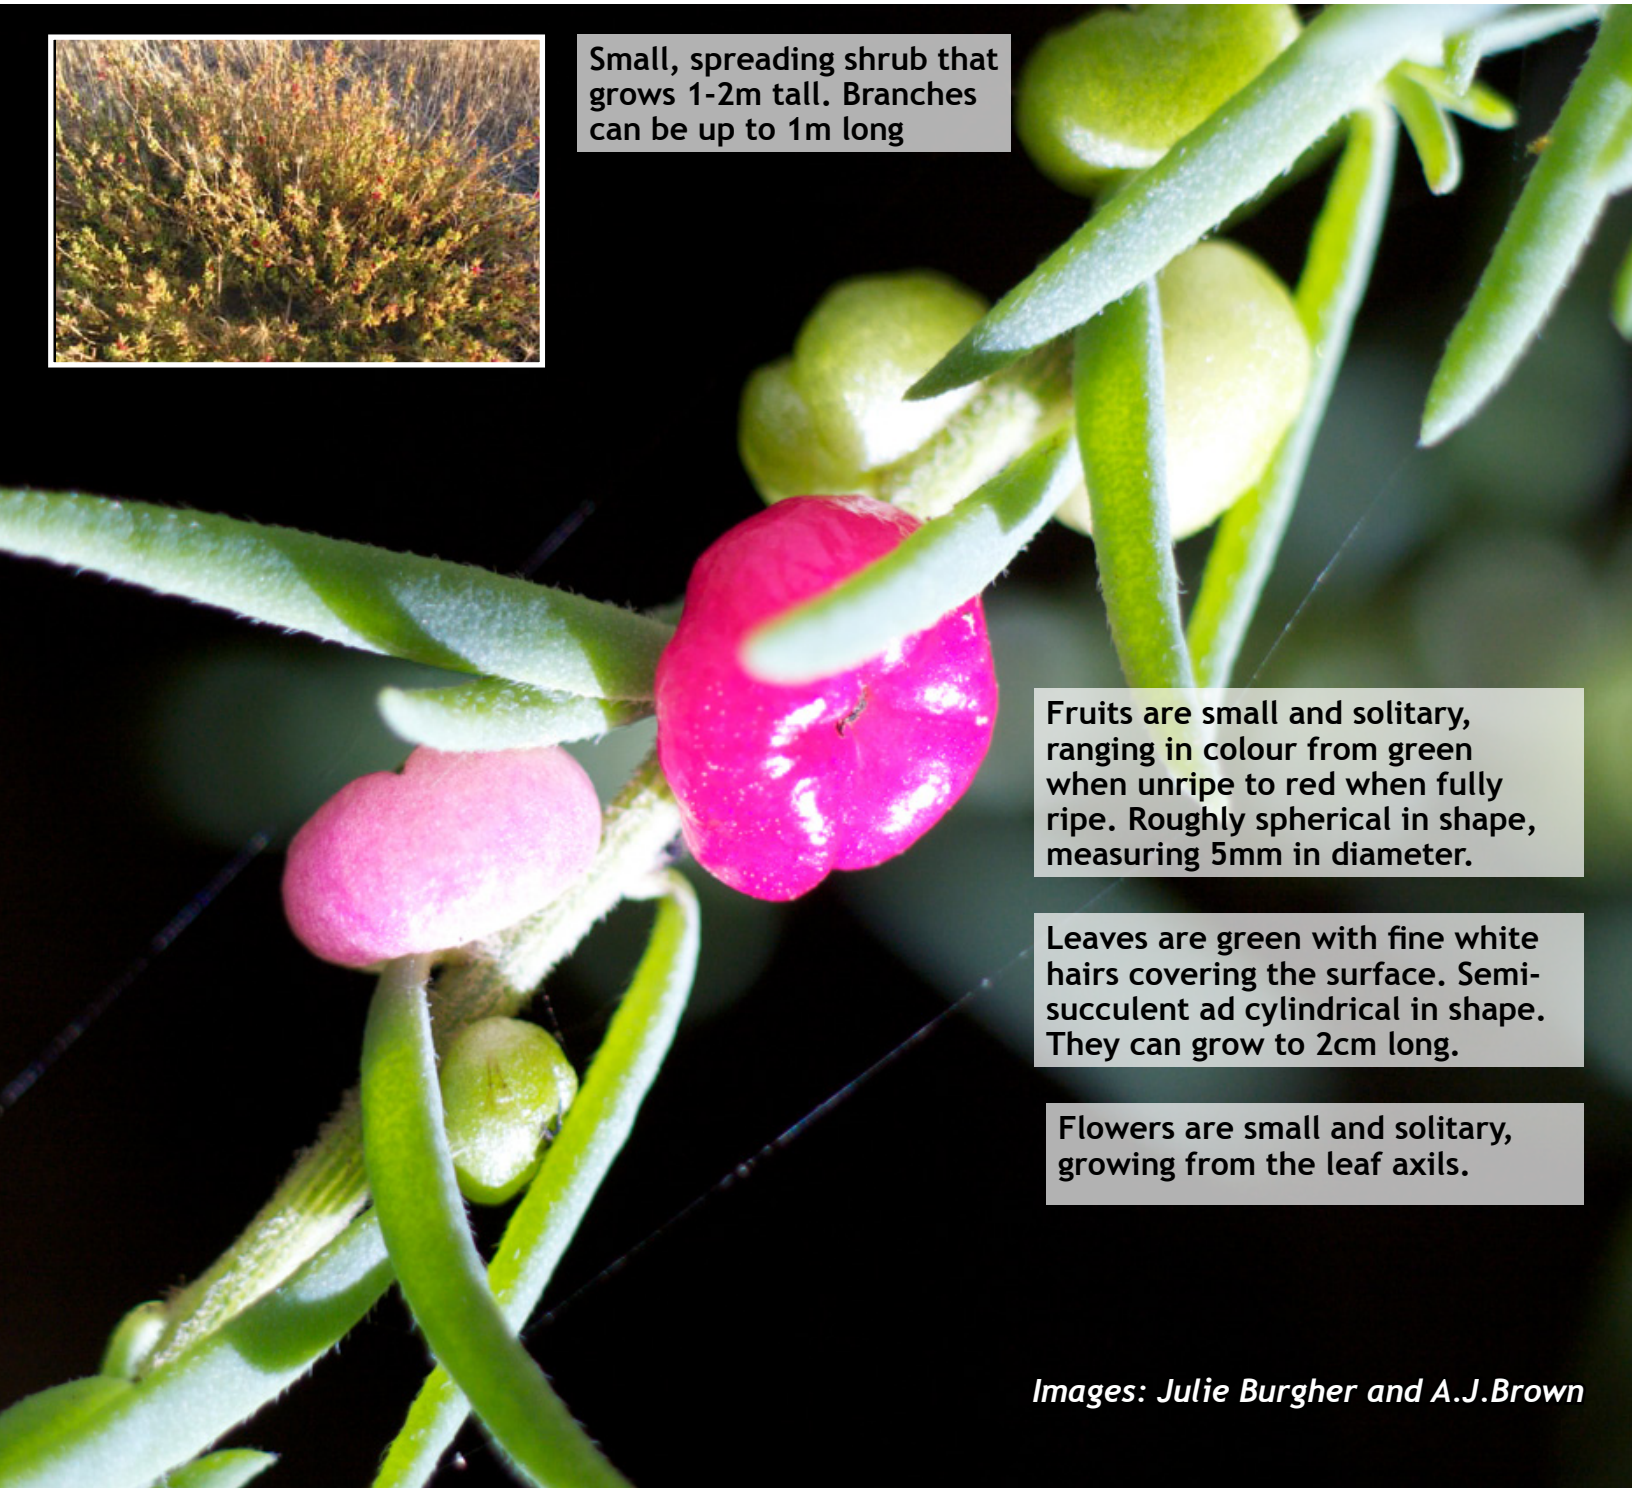

Ruby Saltbush

Enchylaena Tomentosa var. Tomentosa

When to look:

Flowering and fruiting occurs year round.

Small, spreading shrub that grows 1-2m tall. Branches can be up to 1m long

Fruits are small and solitary, ranging in colour from green when unripe to red when fully ripe. Roughly spherical in shape, measuring 5mm in diameter.

Leaves are green with fine white hairs covering the surface. Semi-succulent and cylindrical in shape. They can grow to 2cm long.

Flowers are small and solitary, growing from the leaf axils.

Images: Julie Burgher and A.J.Brown