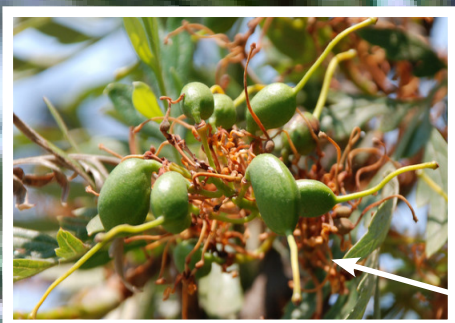

Silky Oak *Grevillea robusta*

When to look:

*September to January,
flowers appear in spring,
mature seed pods appear
December-January*

Silvery green and
fern-like leaves
that are 10-34 cm
in length

Evergreen tree that
grows 8-40 m in height

Smooth, oval seed
pods that turn dark
brown when mature

Golden yellow to
orange flowers

Similar species:

The Silky Oak is a very distinct tree and unlikely to be confused with anything else.

*Images courtesy of Tatiana Gerus
(flower) and Jim Harding (seed pods)*