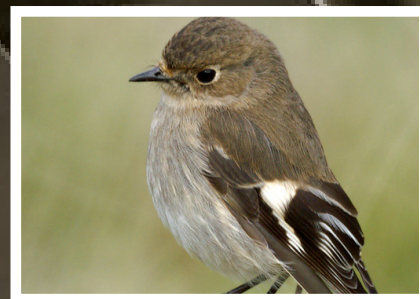

## Flame Robin *Petroica phoenicea*

When to look:

*Commonly breeds  
August to January*

Bright orange  
breast and throat

White stripe  
on folded wing

### *Similar species:*

Scarlet Robin: has black upperparts and throat, red underparts and a larger white patch above its beak.

Other robins: won't have the white outermost tail feather nor white edging on the next feather.

Dark slate  
grey on top  
and on wings

White lower  
belly and  
undertail

*Female:*  
mostly grey-  
brown, pale  
buff strip  
on wing,  
outermost tail  
feather mostly  
white

*Images courtesy of David Cook Wildlife  
Photography*