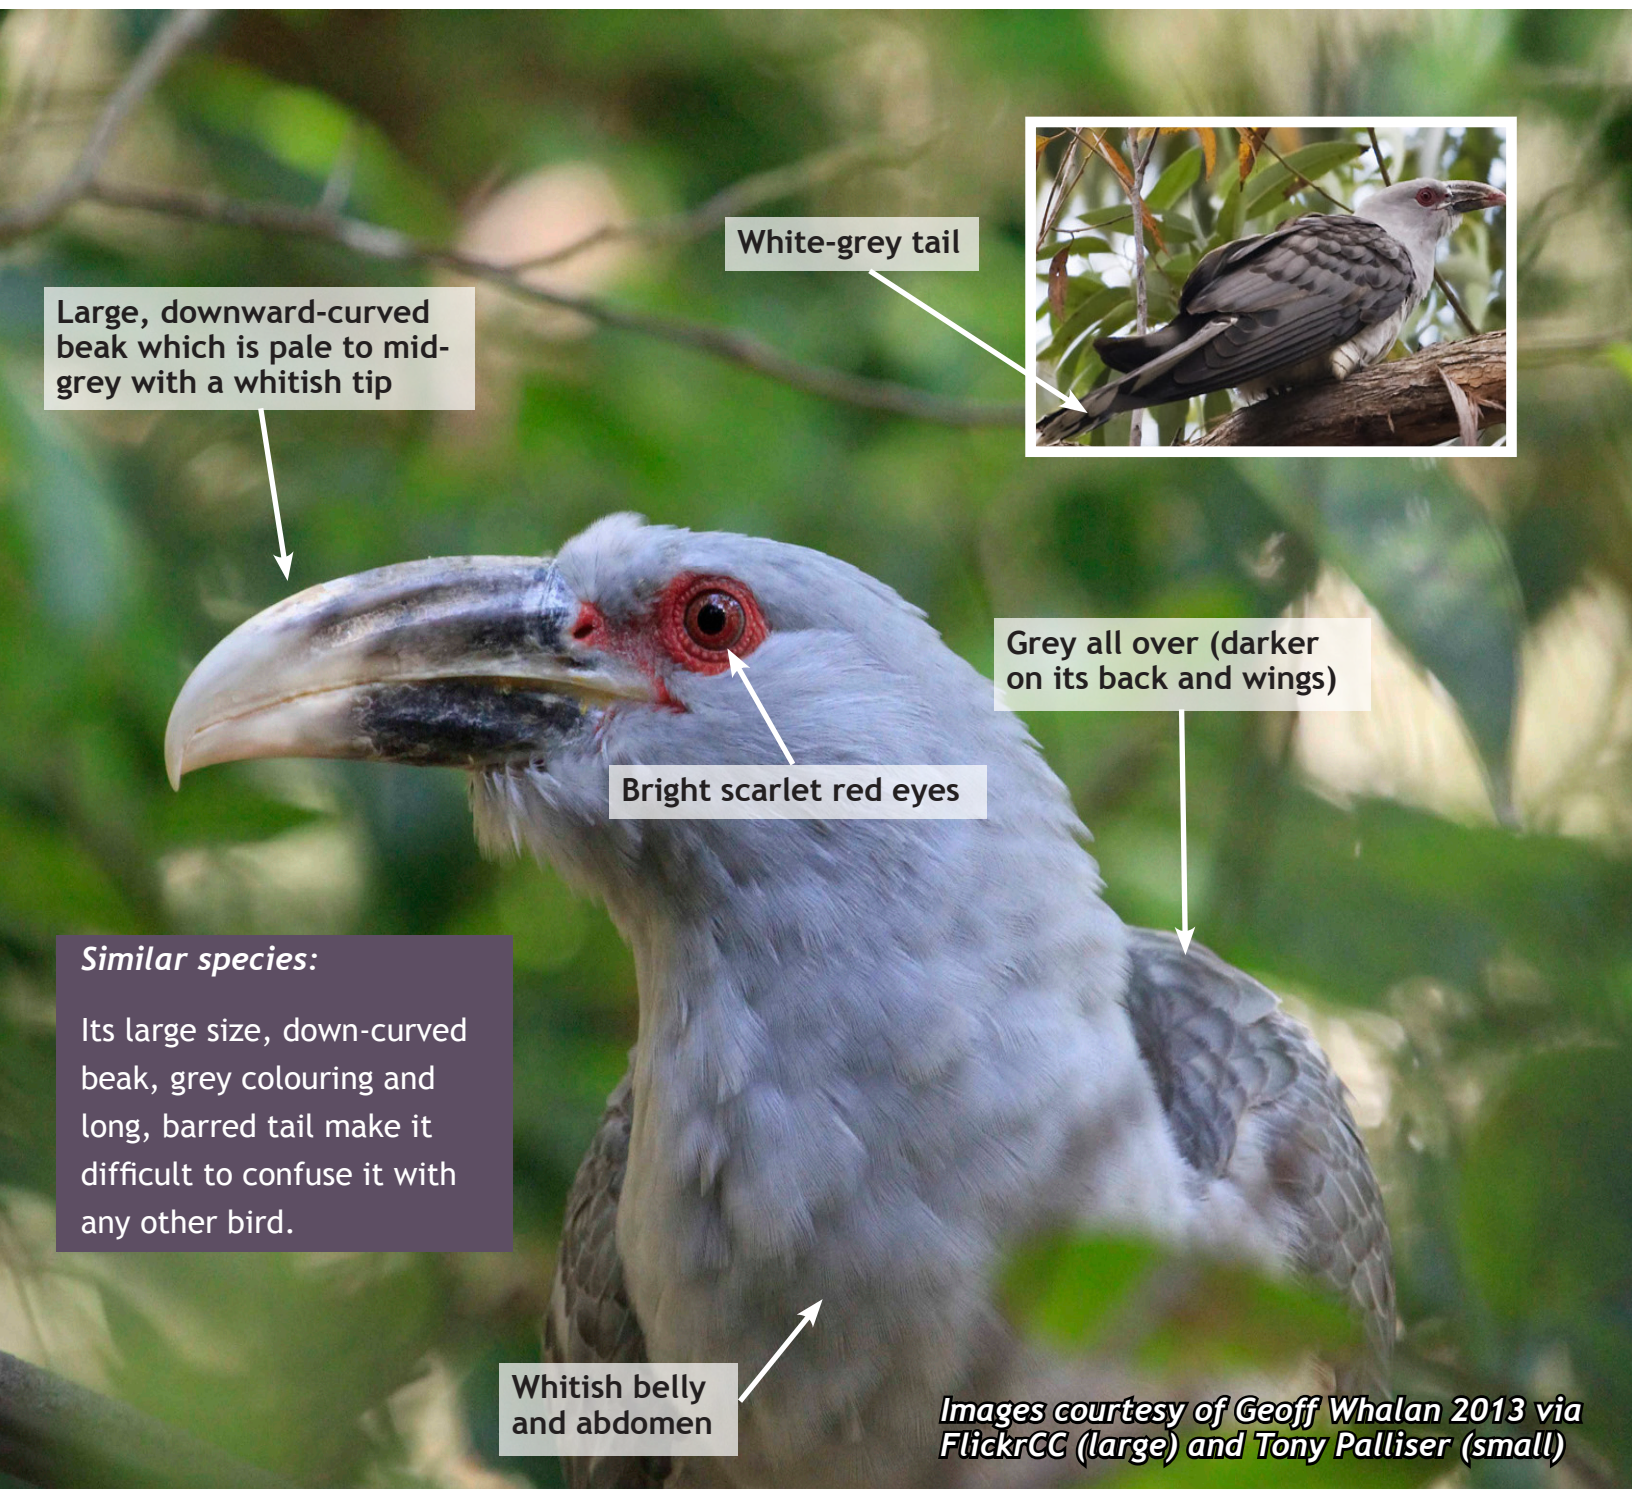

## Channel-billed Cuckoo *Scythrops novaehollandiae*

When to look:

August to March,  
breeding behaviour can be  
seen from August to October

Large, downward-curved  
beak which is pale to mid-  
grey with a whitish tip

White-grey tail

Grey all over (darker  
on its back and wings)

Bright scarlet red eyes

**Similar species:**  
Its large size, down-curved  
beak, grey colouring and  
long, barred tail make it  
difficult to confuse it with  
any other bird.

Whitish belly  
and abdomen

Images courtesy of Geoff Whalan 2013 via  
FlickrCC (large) and Tony Palliser (small)