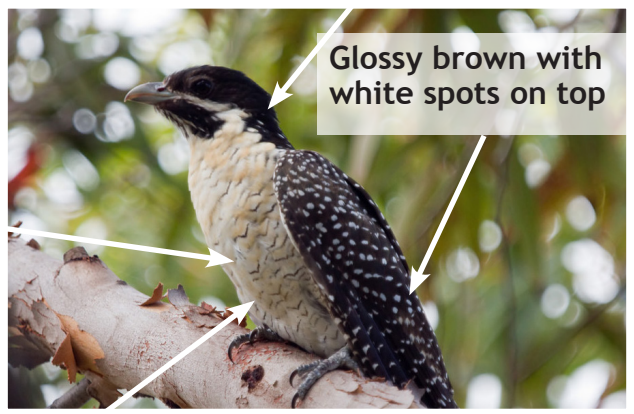

Eastern Koel (formerly Common Koel)
Eudynamys orientalis

When to look:
September to March

Red eyes

Male:
Distinctive glossy black tinged with iridescent blue-green

Female:
Black or brown with pale streaks on the top of its head

Fine black bars running across its belly

Glossy brown with white spots on top

Buff-cream underneath

Brown tail with white bars

Similar species:
No Australian birds are similar to the Eastern Koel.

Images courtesy of Bill Higham (male) and K. Langley (female) 2008, via FlickrCC