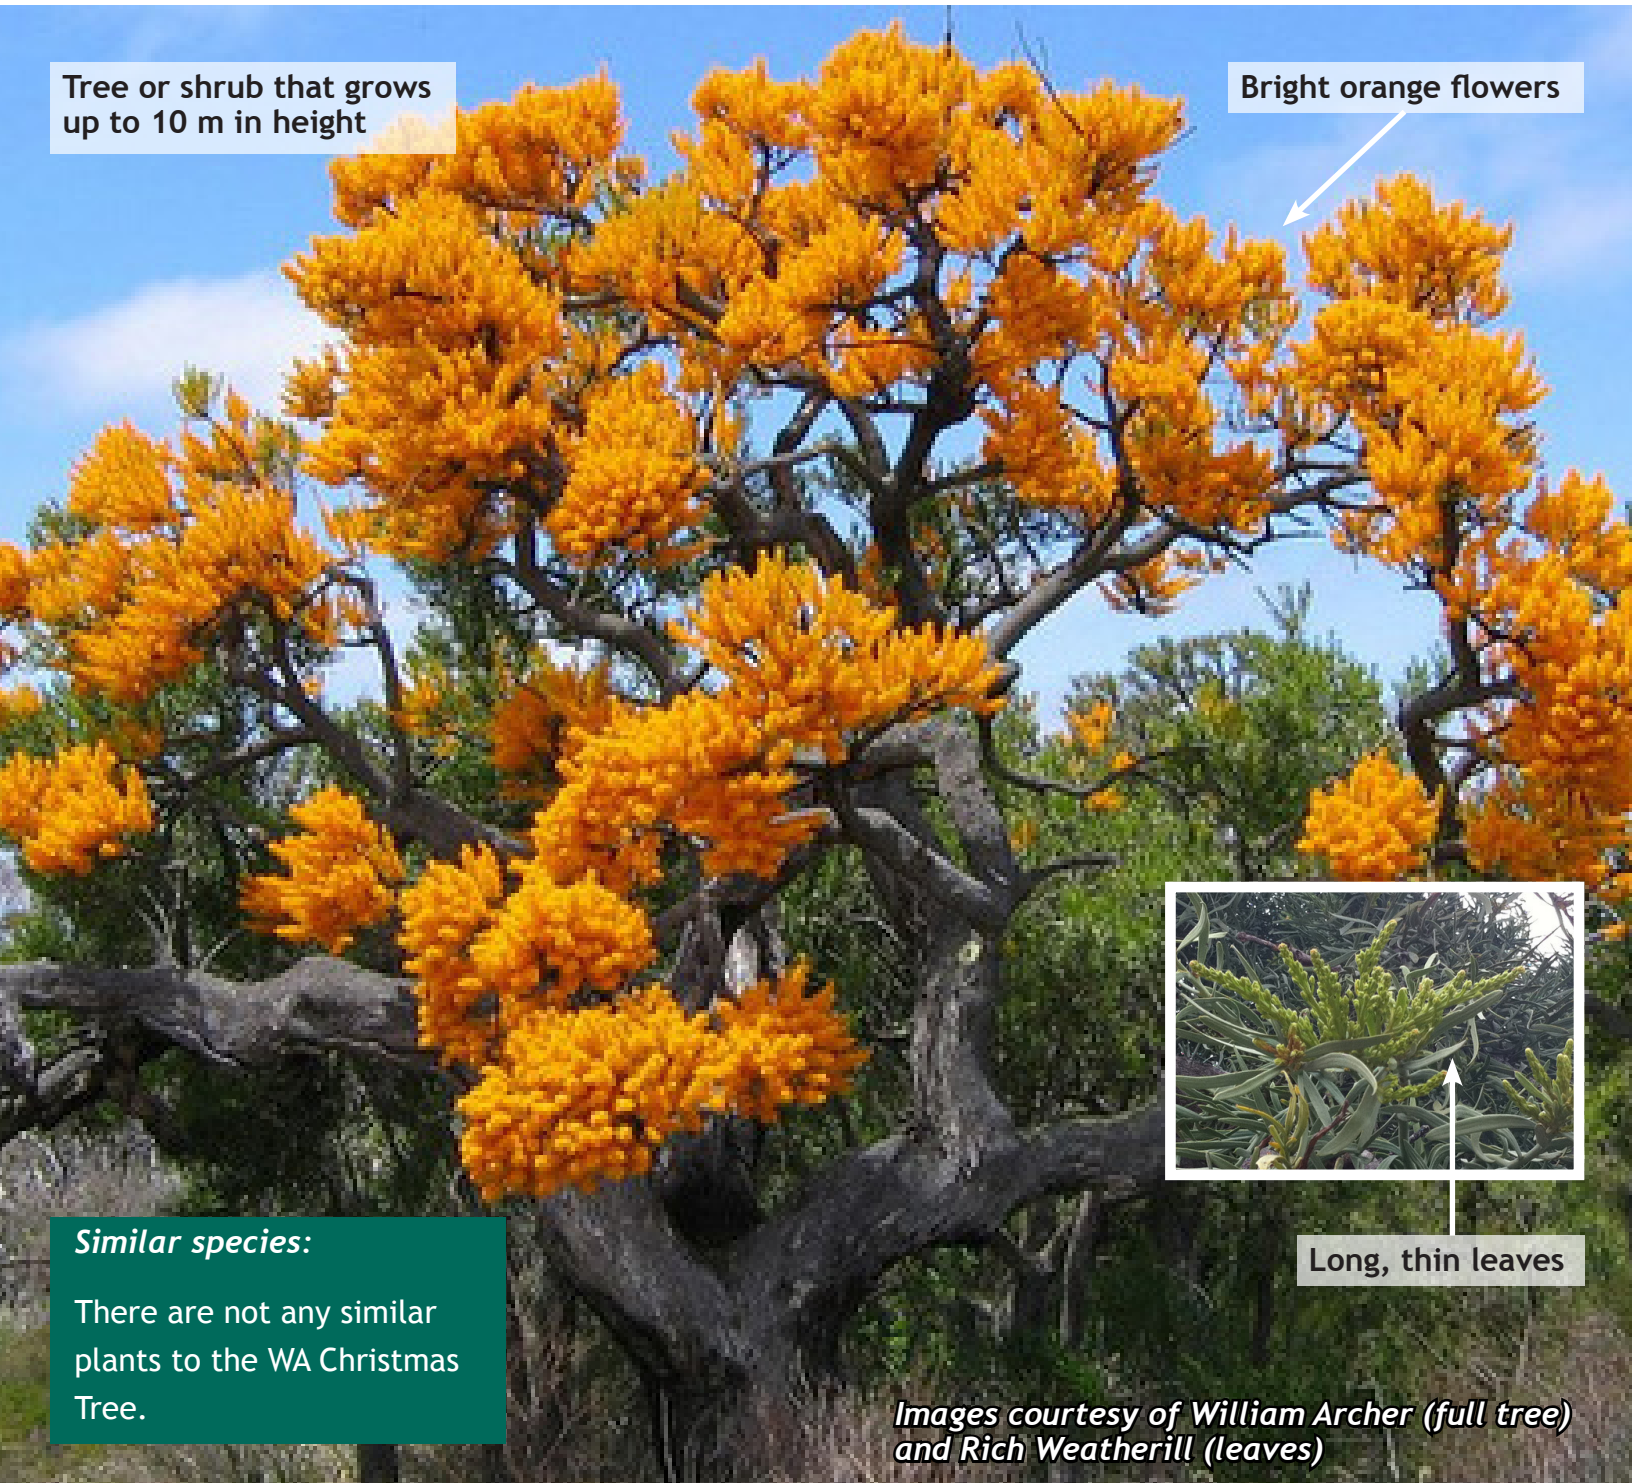

WA Christmas Tree *Nuytsia floribunda*

When to look:

*Flowering occurs from
October to January*

Tree or shrub that grows
up to 10 m in height

Bright orange flowers

Similar species:

There are not any similar
plants to the WA Christmas
Tree.

Long, thin leaves

*Images courtesy of William Archer (full tree)
and Rich Weatherill (leaves)*