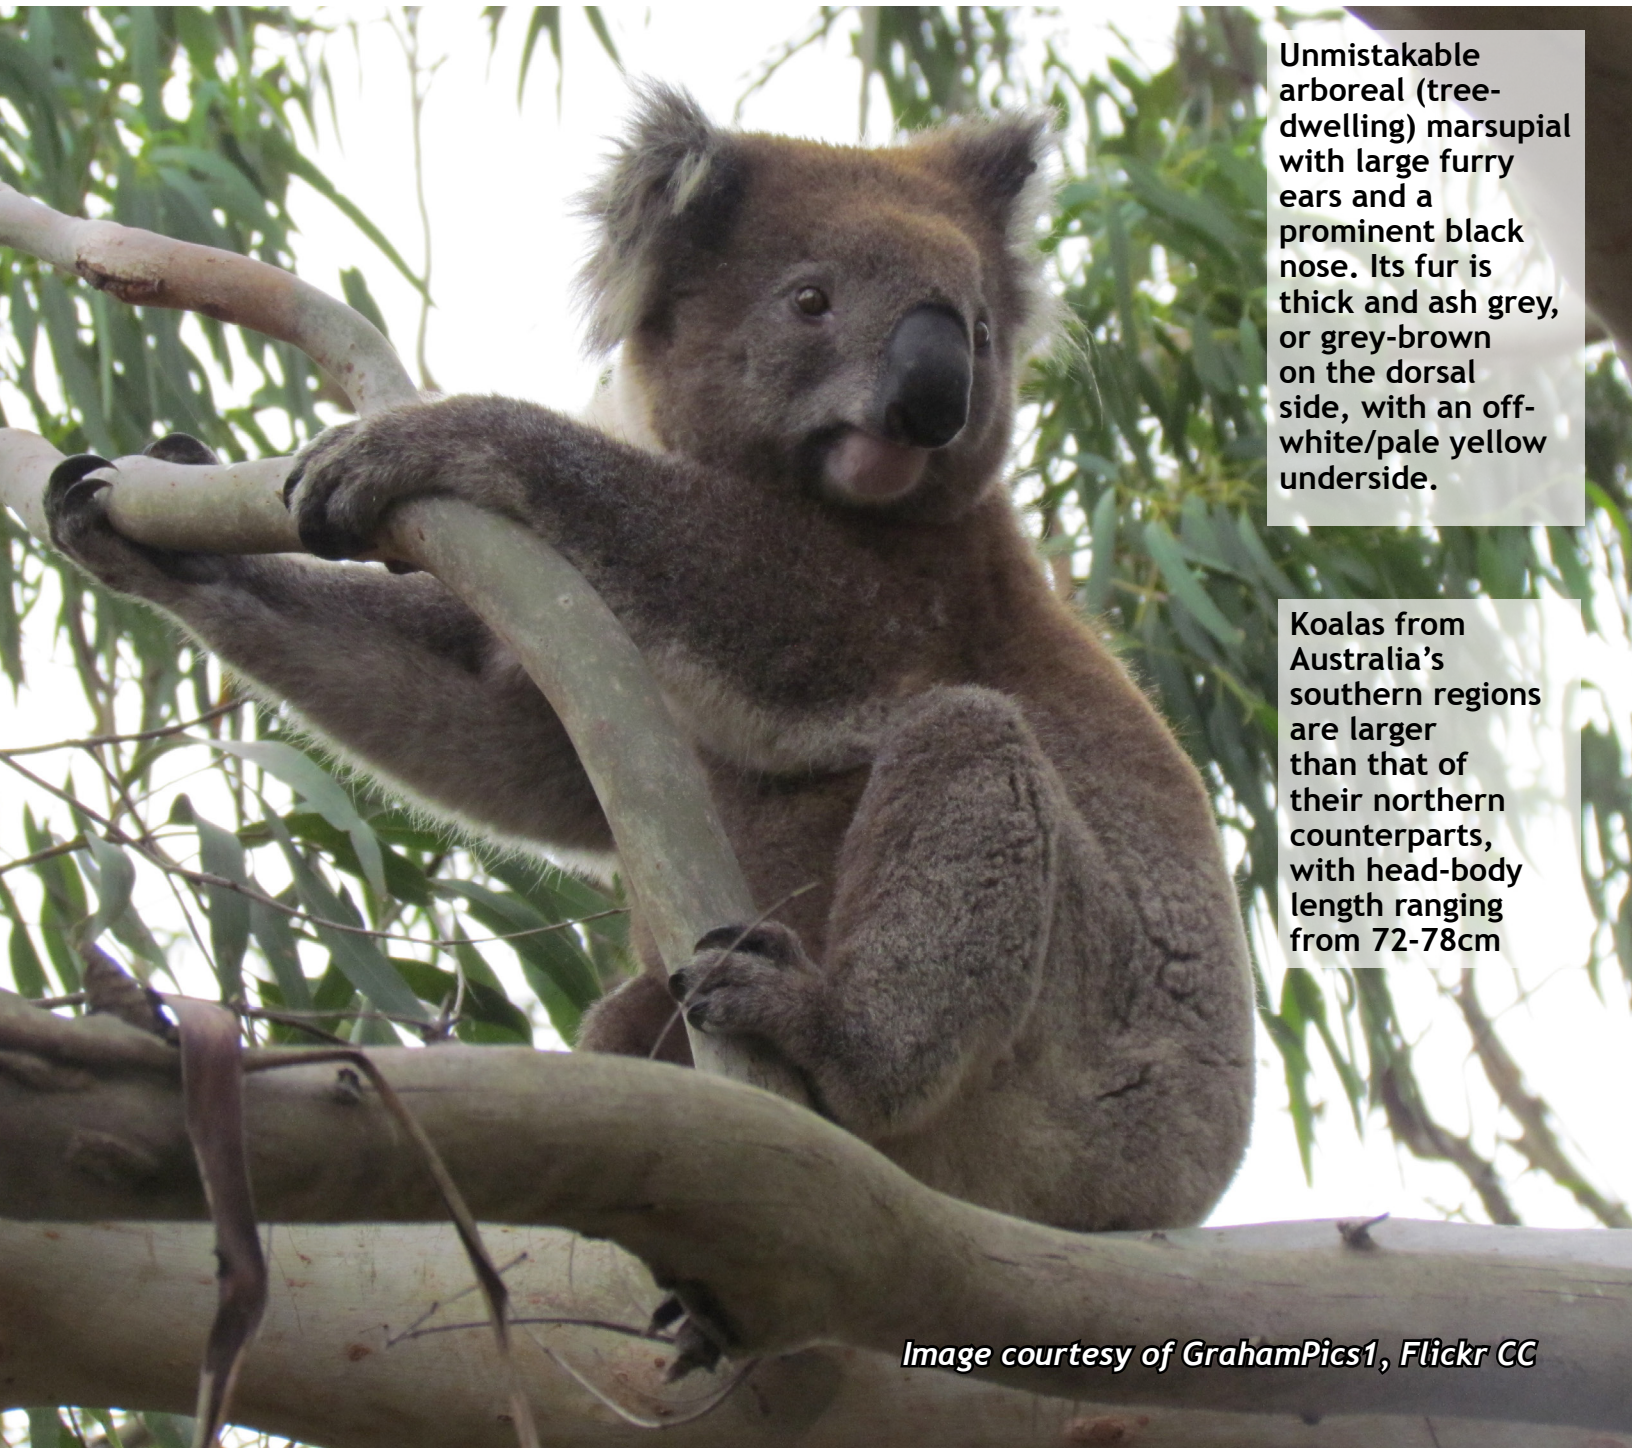

Koala *Phascolarctos cinereus*

When to look:

*Year-round; usually
breeds Aug-Feb*

Unmistakable arboreal (tree-dwelling) marsupial with large furry ears and a prominent black nose. Its fur is thick and ash grey, or grey-brown on the dorsal side, with an off-white/pale yellow underside.

Koalas from Australia's southern regions are larger than that of their northern counterparts, with head-body length ranging from 72-78cm

Image courtesy of GrahamPics1, Flickr CC