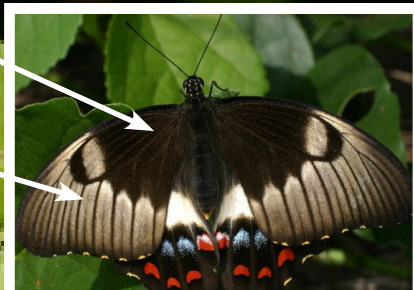

Orchard Swallowtail Butterfly *Papilio aegeus*

When to look:
October to May

Similar species:

Dingy or Dainty Swallowtail Butterfly: caterpillar is smaller (about 3.5 cm long) and dark green to black with yellow and white spots. The butterfly is also smaller (6 cm wingspan) with creamy-grey patches over its entire black forewing, and creamy-white, red and blue patches on its hindwing.

Female:
Mainly brown to black

Whitish-grey on
the outer half of its
forewing

Creamy-white patch and
series of blue and red
crescent-shaped markings
on its hindwing

Male:
Mainly black

Arc of creamy-white
spots near the tip of
its forewing

Creamy-white patch and single
red spot on its hindwing

Images courtesy of Geoff Walker