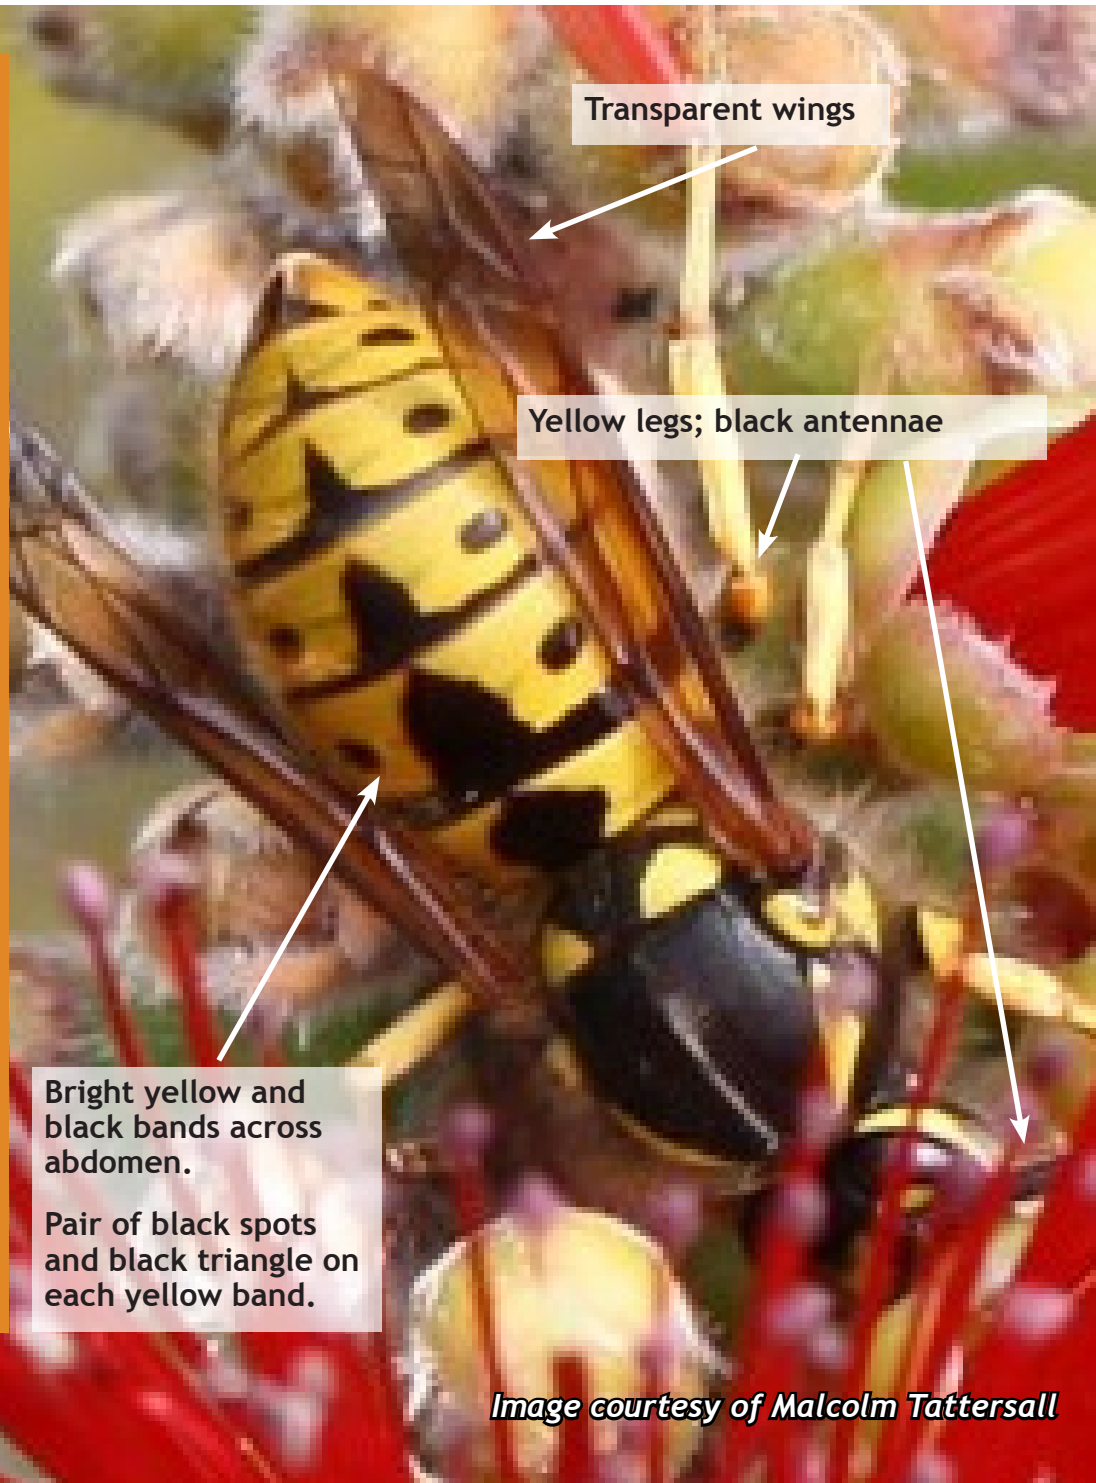

European Wasp *Vespula germanica*

When to look:
Spring to autumn

Similar species:

English Wasp: black marking on each yellow band on its abdomen tapers to a point, while it is a triangle shape on the European wasp. It is also restricted to the eastern parts of Melbourne and Gippsland region.

Paper wasp: has a longer, thinner body, orange-brown antennae, back legs that hang down during flight, and is often seen hovering. Its nest is smaller, usually above ground and looks like honeycomb cells without an outer covering.

Other wasps: most don't have the vivid yellow and black markings.

Bee: has black legs, dull yellow bands on its abdomen with no black dots.

Transparent wings

Yellow legs; black antennae

Bright yellow and black bands across abdomen.

Pair of black spots and black triangle on each yellow band.

Image courtesy of Malcolm Tattersall