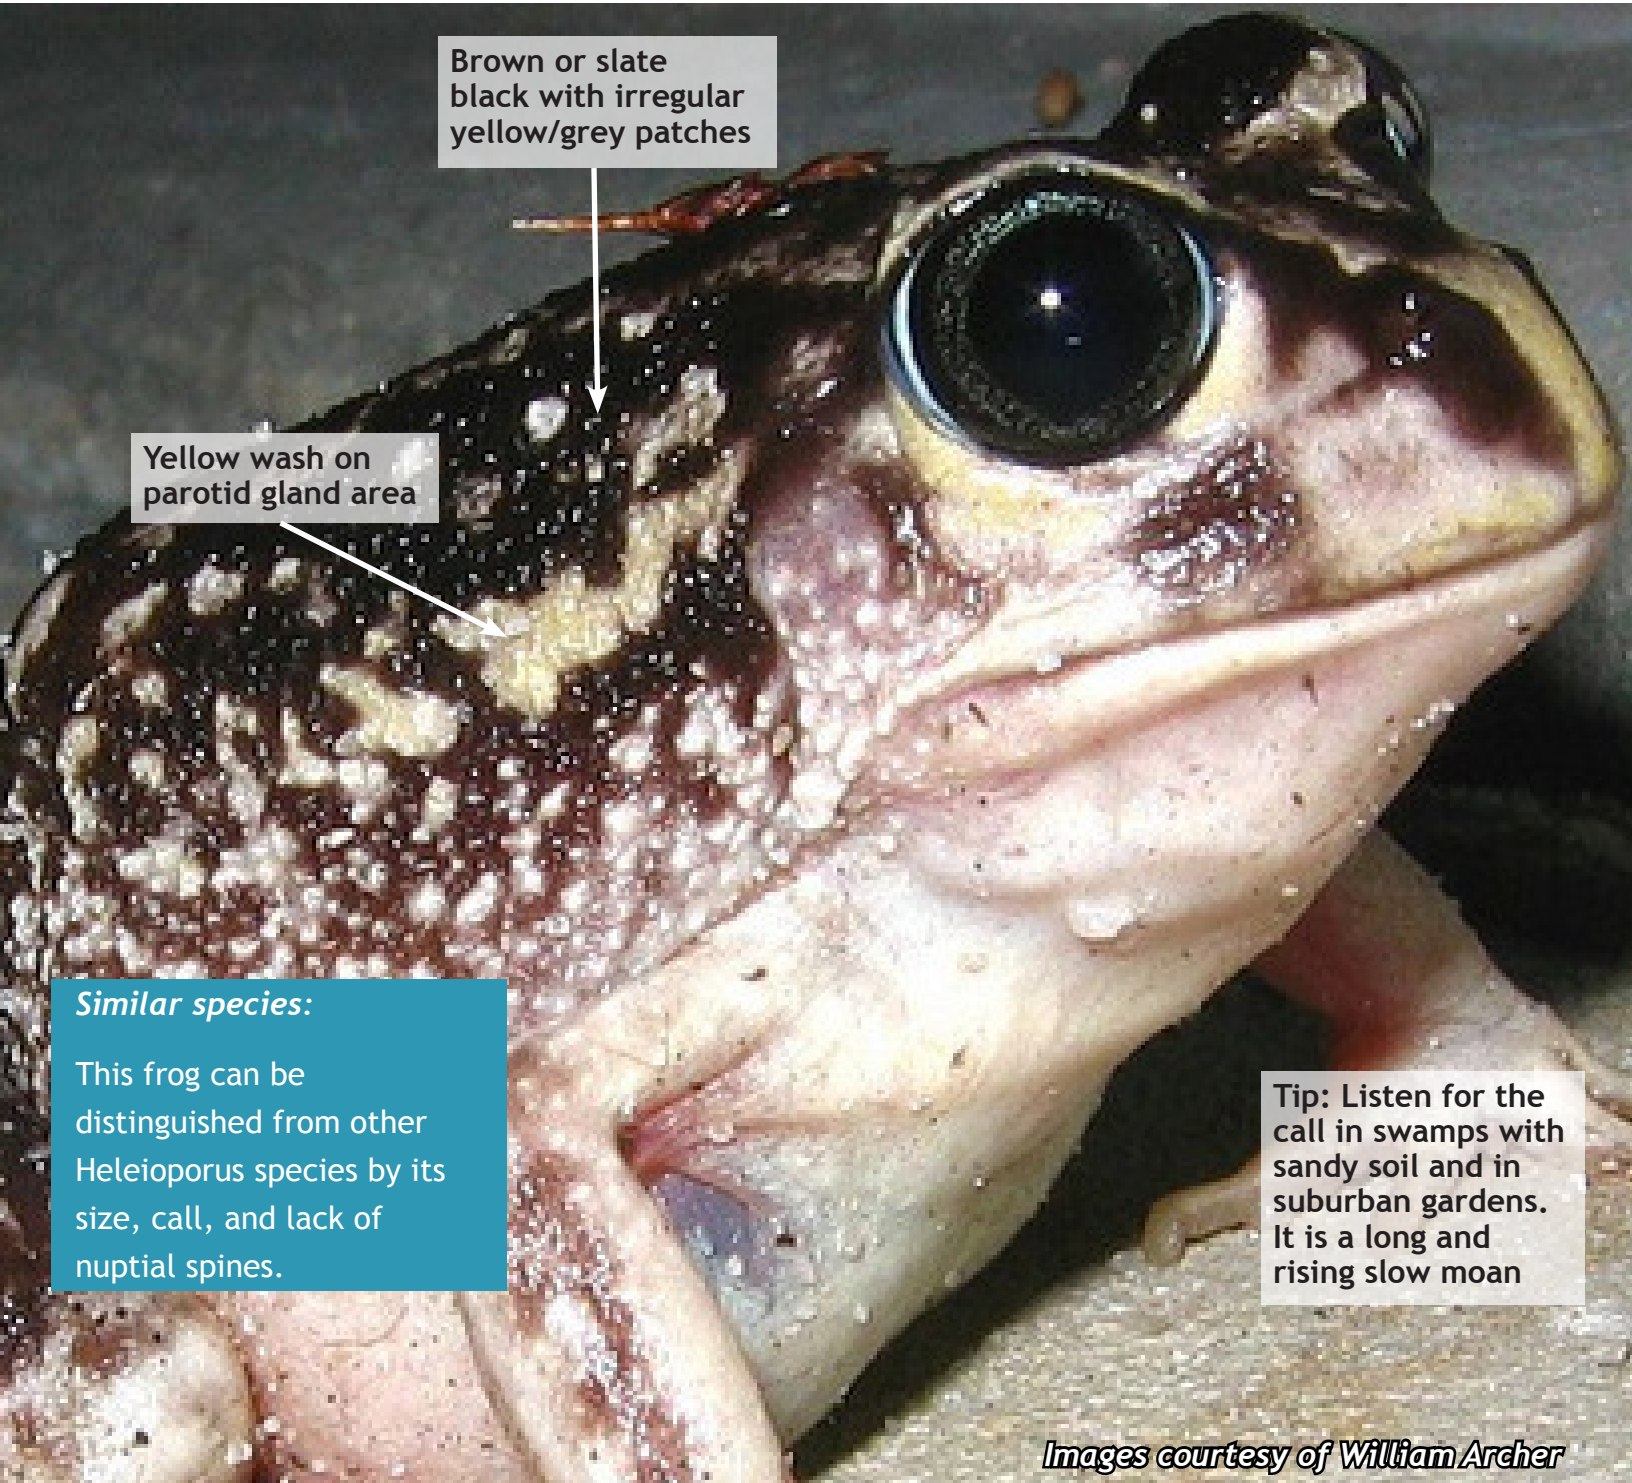

Moaning Frog *Heleioporus eyrei*

When to look:
March to August

Brown or slate black with irregular yellow/grey patches

Yellow wash on parotid gland area

Similar species:

This frog can be distinguished from other *Heleioporus* species by its size, call, and lack of nuptial spines.

Tip: Listen for the call in swamps with sandy soil and in suburban gardens. It is a long and rising slow moan

Images courtesy of William Archer